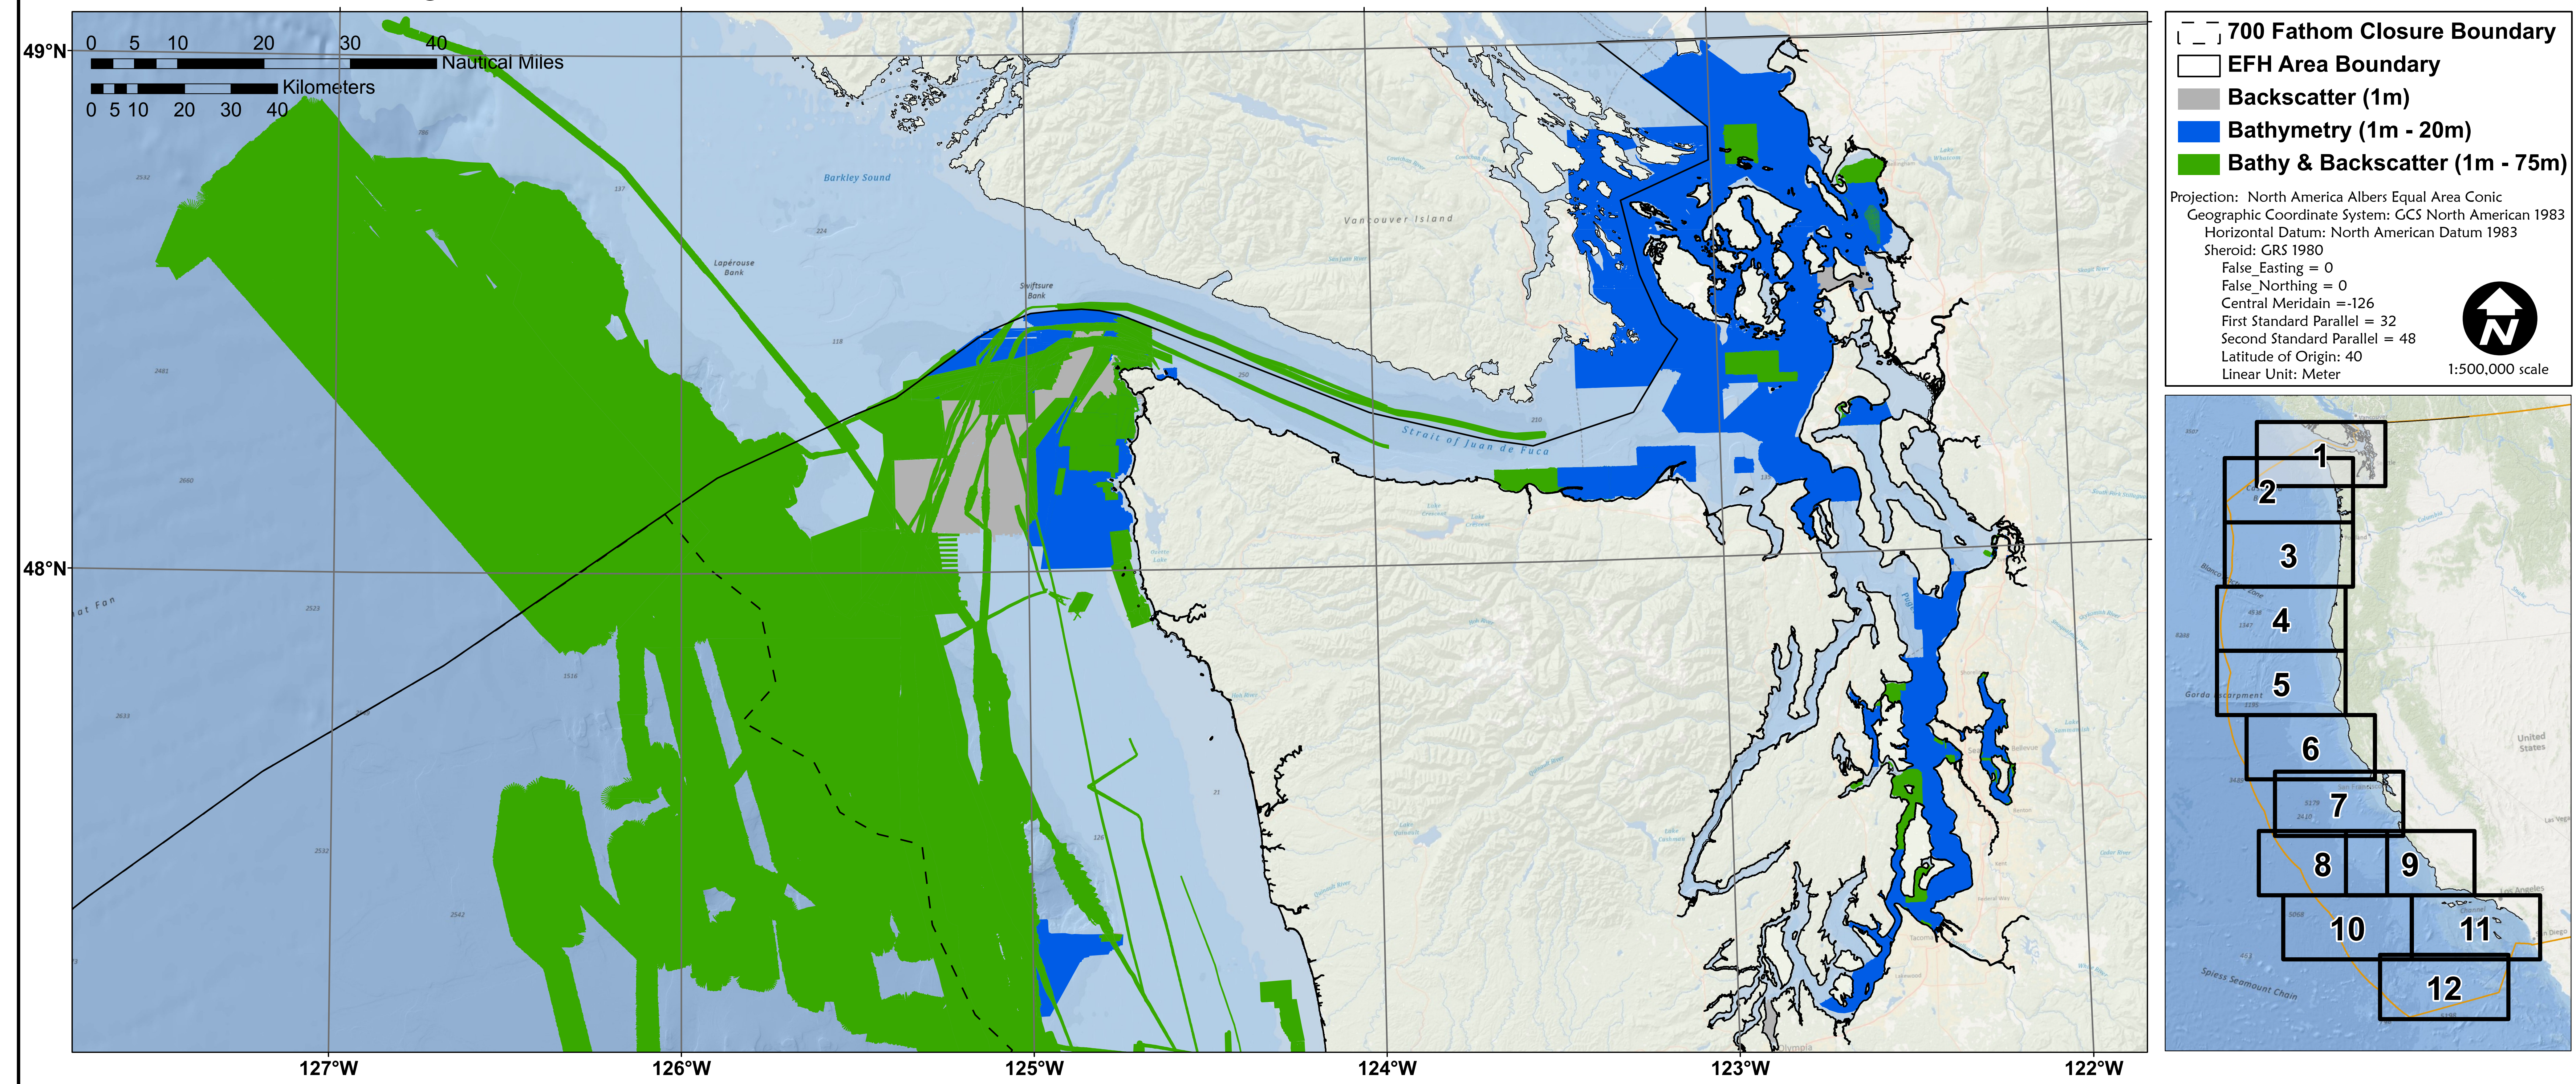

# Acoustic Data Coverage Pre 2005: Northern Washington and Puget Sound

# Acoustic Data Coverage 2005-2011: Northern Washington and Puget Sound

# Aggregate Acoustic Data Coverage 2011: Northern Washington and Puget Sound