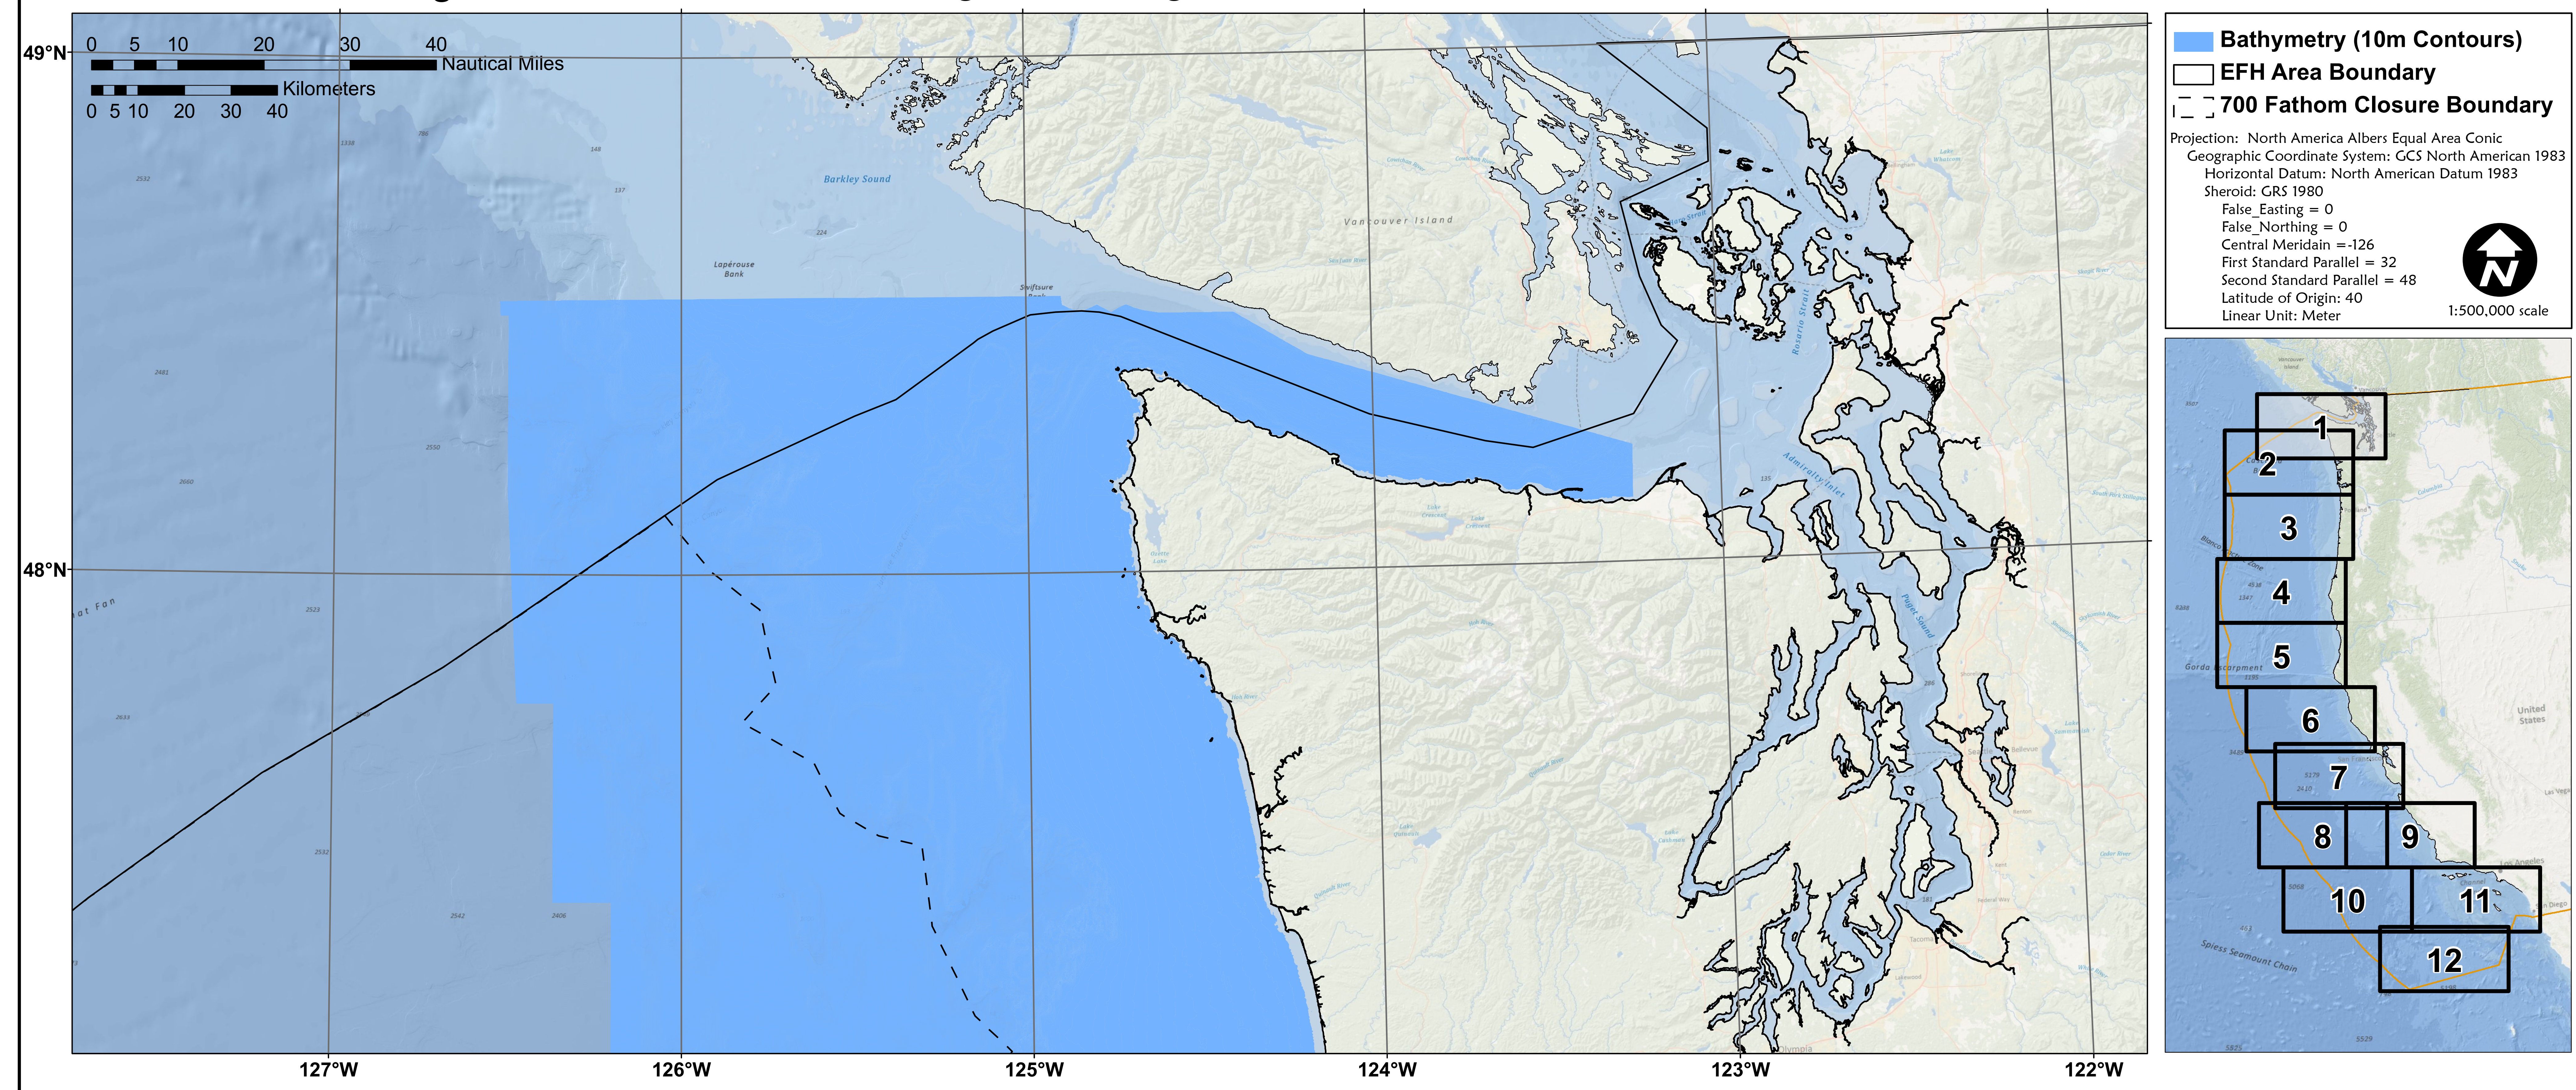

# Acoustic Data Coverage Pre 2005: Northern Washington and Puget Sound

# Acoustic Data Coverage 2005-2011: Northern Washington and Puget Sound

# Aggregate Acoustic Data Coverage 2011: Northern Washington and Puget Sound